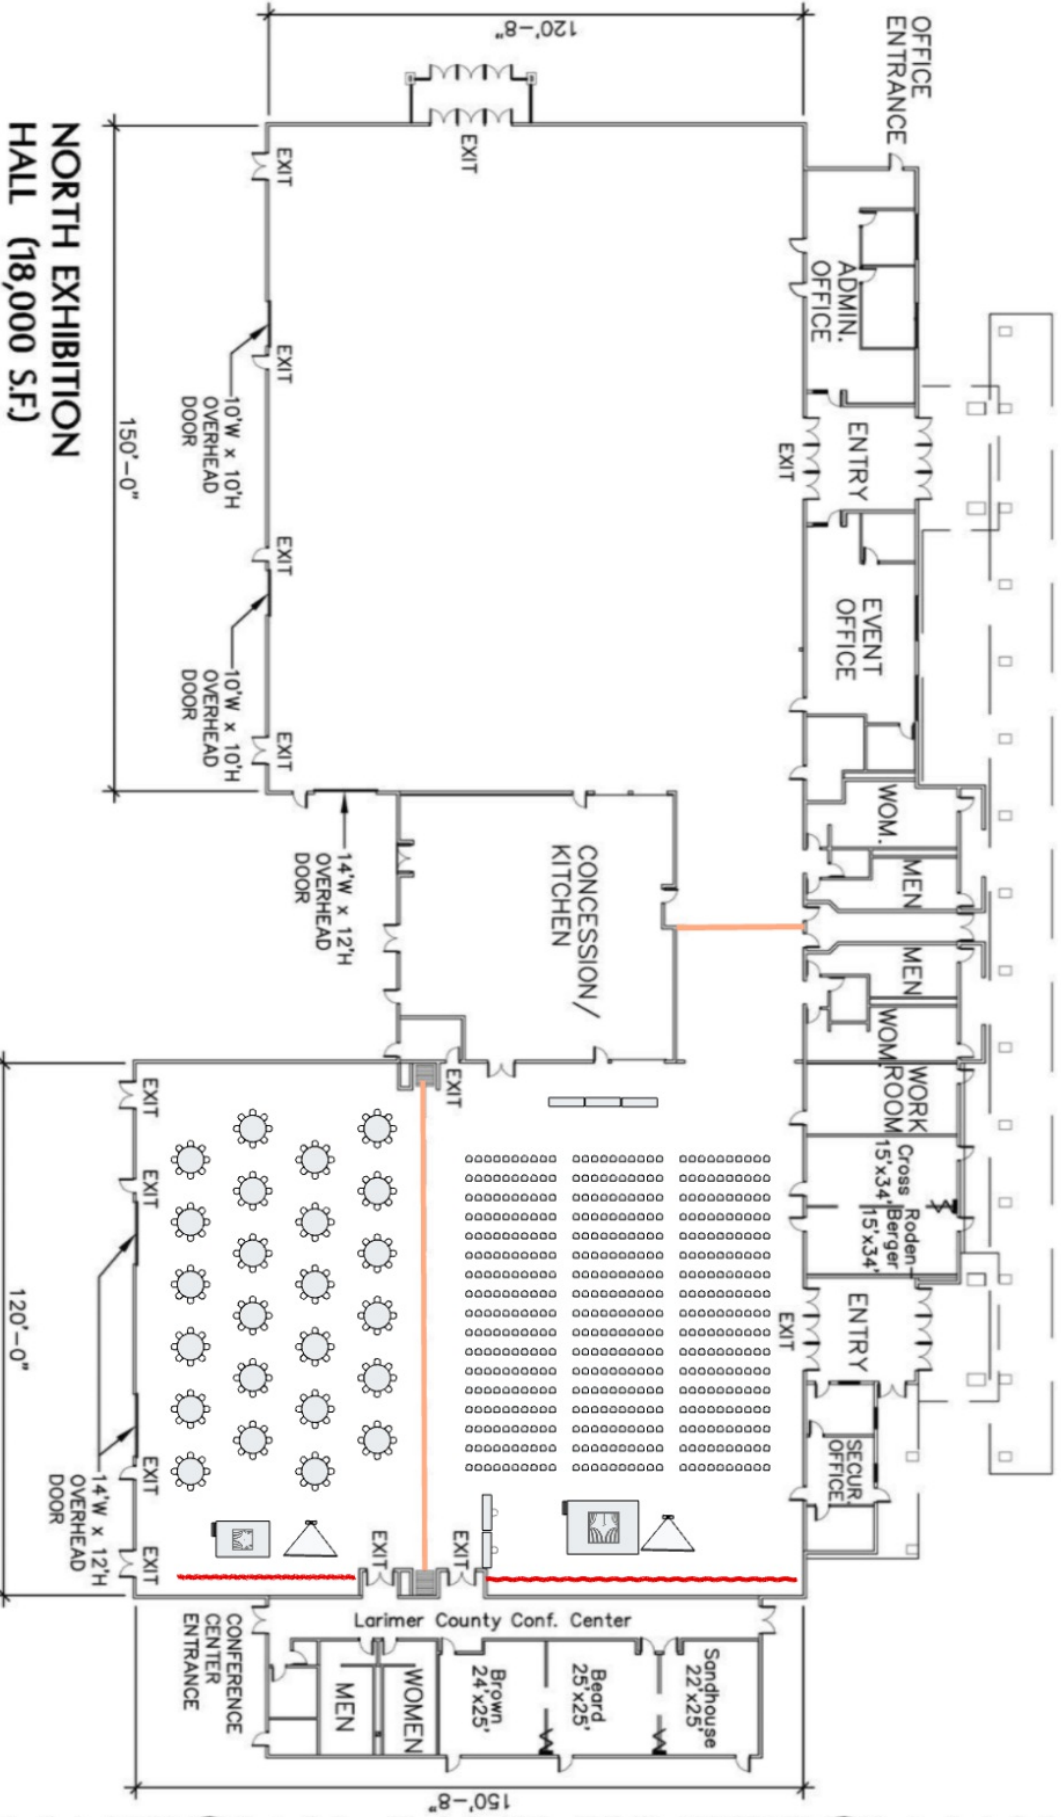

FIRST NATIONAL BANK EXHIBITION HALL

SOUTH EXHIBITION HALL (18,000 S.F.)

120'-0"

14'W x 12'H OVERHEAD DOOR

150'-8"

NORTH EXHIBITION HALL (18,000 S.F.)

150'-0"

10'W x 10'H OVERHEAD DOOR

14'W x 12'H OVERHEAD DOOR

120'-8"

SOUTH EXHIBITION HALL (18,000 S.F.)

120'-0"

14'W x 12'H OVERHEAD DOOR

150'-8"

20 Feet